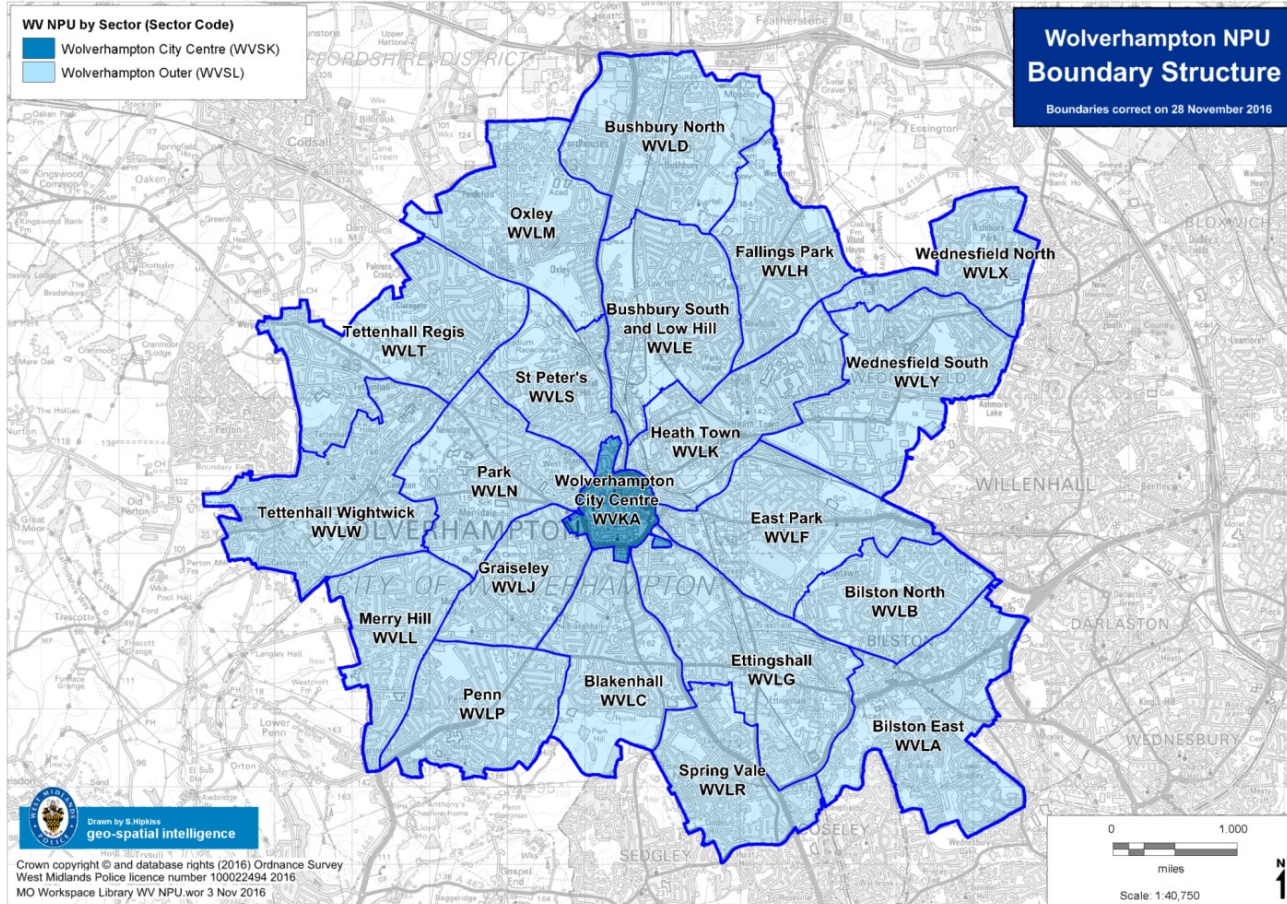

Wolverhampton Local Policing Area Landlord Forum

Police Sergeant Chris Turner

West Midlands Police Force

Local Policing Area

How to contact WMP

The screenshot shows the West Midlands Police website interface. At the top left is the West Midlands Police logo. The top navigation bar includes 'SIGN IN' and 'MENU' dropdowns. Below the navigation is a search bar with the placeholder text 'Search our site' and a magnifying glass icon. A 'FREQUENTLY ASKED QUESTIONS' section follows, with four links: 'I want to find out more about home security?', 'I want to know how to pay a traffic fine', 'Want to have a chat with your child about knife crime? View our #LifeorKnife website', and 'Find out about our new local policing model'. Below this are two main action buttons: 'REPORT AN INCIDENT' and 'TRACK YOUR CASE'. The 'REPORT AN INCIDENT' button is highlighted with an orange arrow, and the 'TRACK YOUR CASE' button is highlighted with a blue arrow. At the bottom, there are two sections: 'GET IN TOUCH' and 'Find your local police'. The 'GET IN TOUCH' section includes links for 'Contact Us', 'Thank us or make a complaint', and 'Media enquiries'. The 'Find your local police' section includes a postcode search field and a 'Get involved' link, which is highlighted with a red arrow.